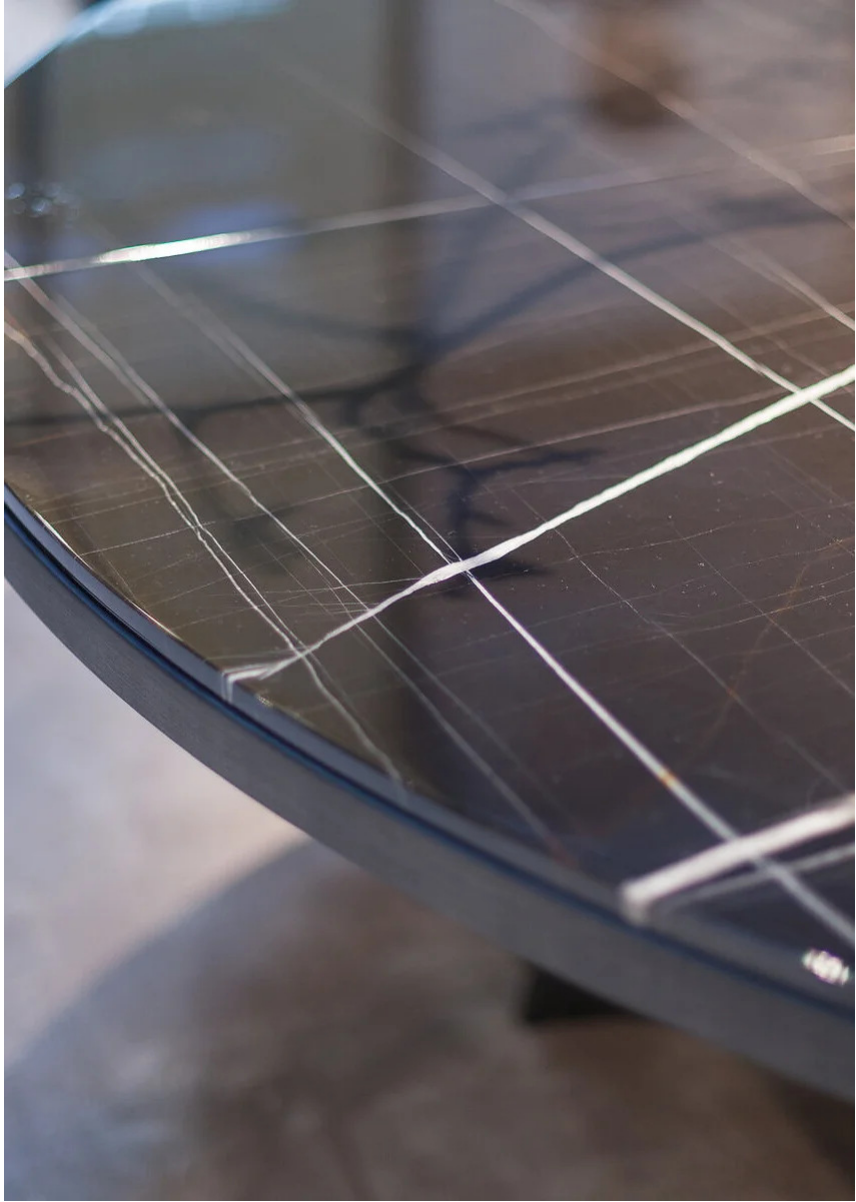

MARBLE SAHARA NOIR

Colours and brightness of video and printed reproductions are indicative. The slab simulates natural stone so, some changes are possible in the final product.