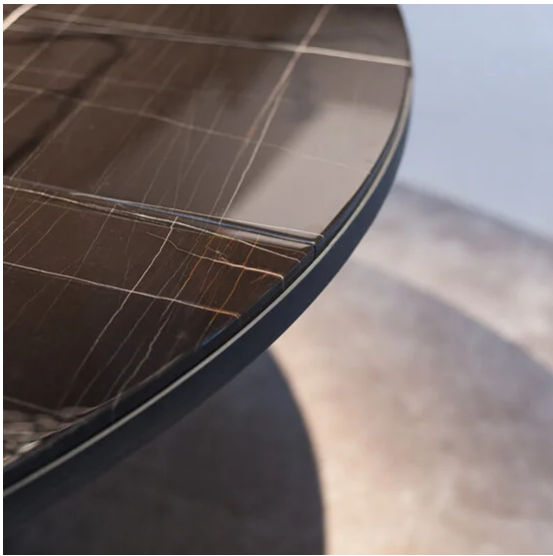

MARBLE SAHARA NOIR

Colours and brightness of video and printed reproductions are indicative. The slab simulates natural stone so, some changes are possible in the final product.